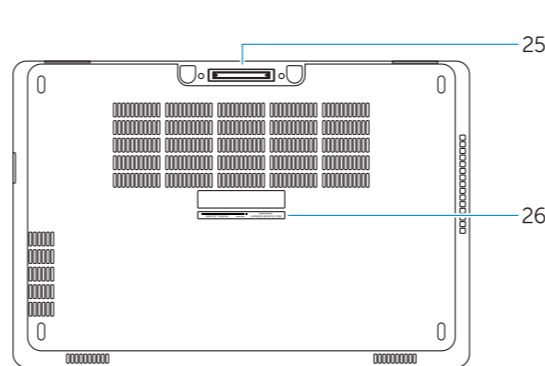

1. Network connector
2. VGA connector
3. SIM-card slot (optional)
4. Camera (optional)
5. Camera-status light (optional)
6. HDMI connector 1.4
7. USB 3.0 connector
8. Power connector
9. Dual Array microphones
10. Power button
11. Security-cable slot
12. USB 3.0 connector with PowerShare connector
13. USB 3.0 connector
14. SD Memory-card reader
15. Headset connector
16. Fingerprint reader (optional)
17. Contactless smart card reader (optional)
18. Battery-status light
19. Hard-drive activity light
20. Power-status light
21. Speakers
22. Touchpad
23. Smart-Card Reader (optional)
24. Thunderbolt 3 connector (optional)
25. Dock connector
26. Service-tag label